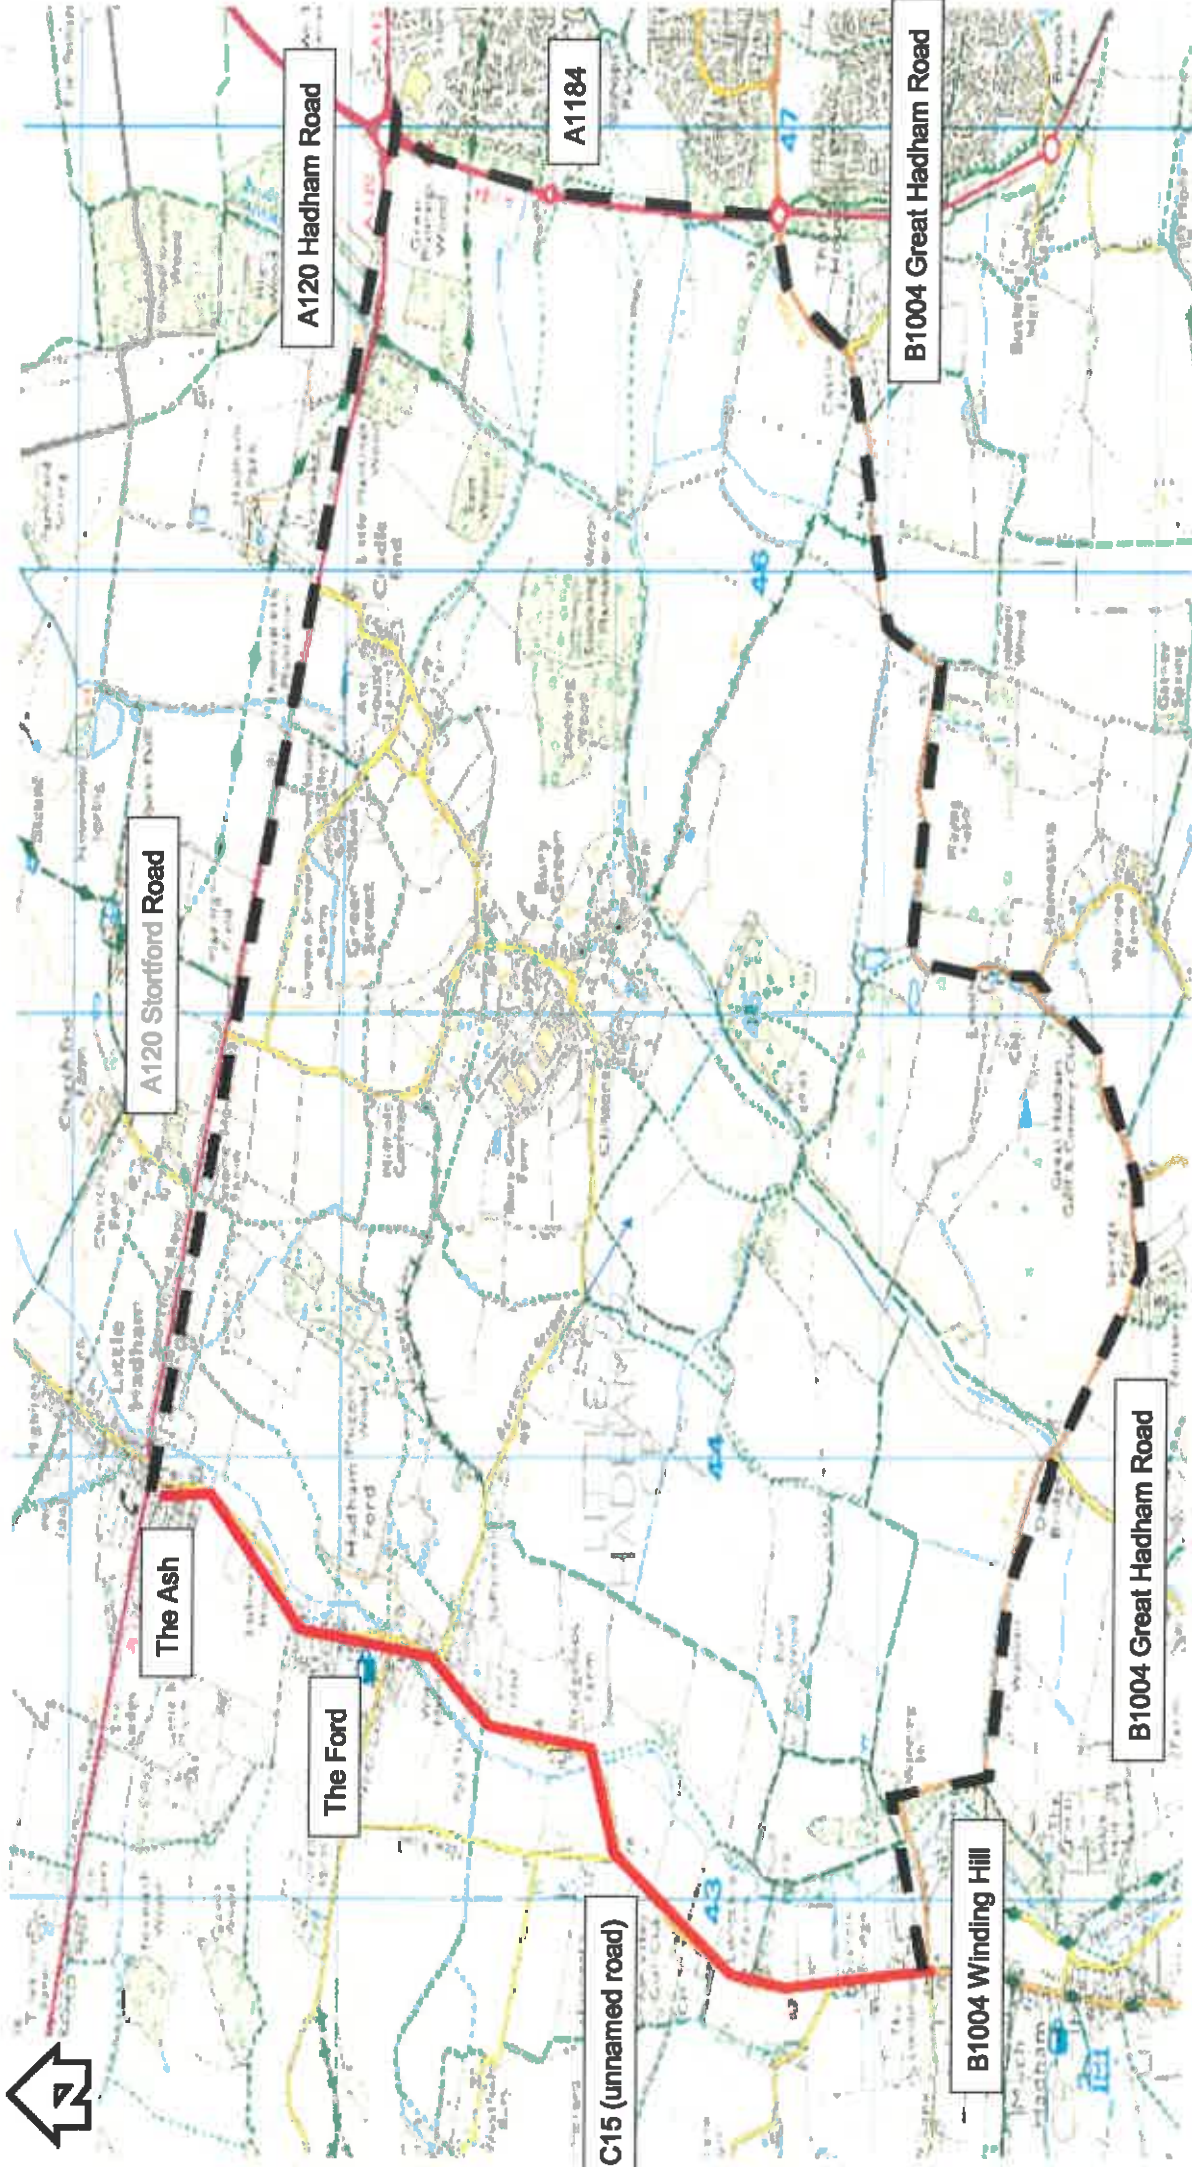

3U40 (unnamed road)

Chapel Lane

The Ford

C15 (unnamed road)

Bromley Lane

Bromley Lane

© Crown copyright and database rights 2018 Ordnance Survey 100019206  
 You are not permitted to copy, sub-licence, distribute or sell any of this data to third parties in any form. (This restriction may not apply to HCC and its licensed contractors, agents & partners.)

— Road Closure & Waiting Restrictions

- - - - - Diversion

**TEMPORARY TRAFFIC REGULATION ORDER**

**3U40 (unnamed road), Wellpond Green/Westland Green & Chapel Lane, Little Hadham**

© Crown copyright and database rights 2018 Ordnance Survey 100019606  
 You are not permitted to copy, sub-licence, distribute or sell any of this data to third parties in any form. (This restriction may not apply to FCC and its licensed contractors, agents & partners.)

### TEMPORARY TRAFFIC REGULATION ORDER

The Ash/The Ford/C15 (unnamed road), Little Hadham

- Road Closure & Waiting Restrictions
- ⋯ Diversion